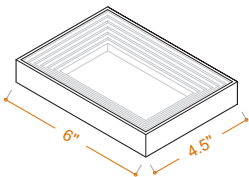

KUND COLLECTION

PAHOKU03