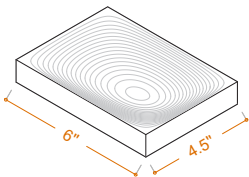

KUND COLLECTION

PAHOKU02