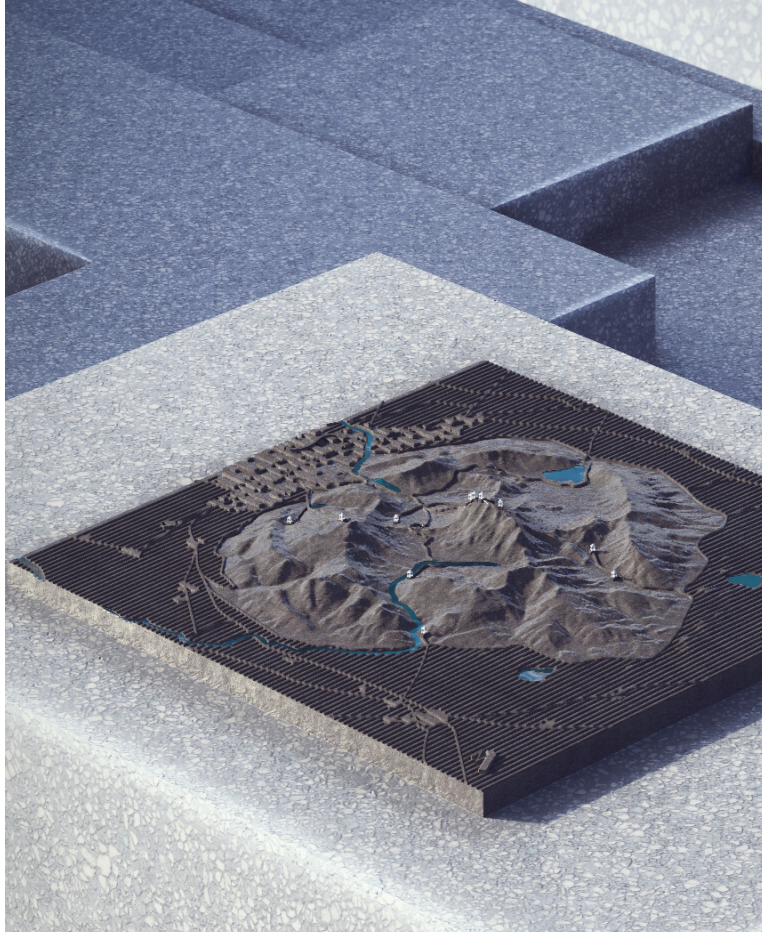

TIRTH COLLECTION