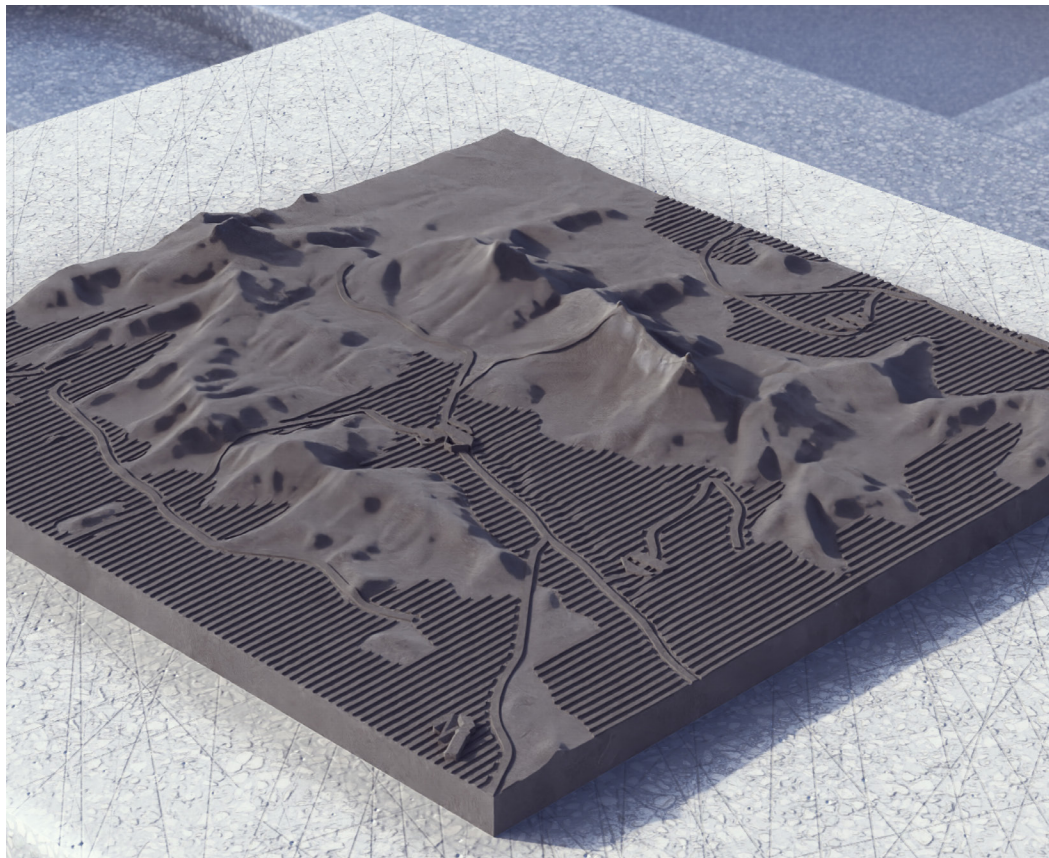

TIRTH COLLECTION