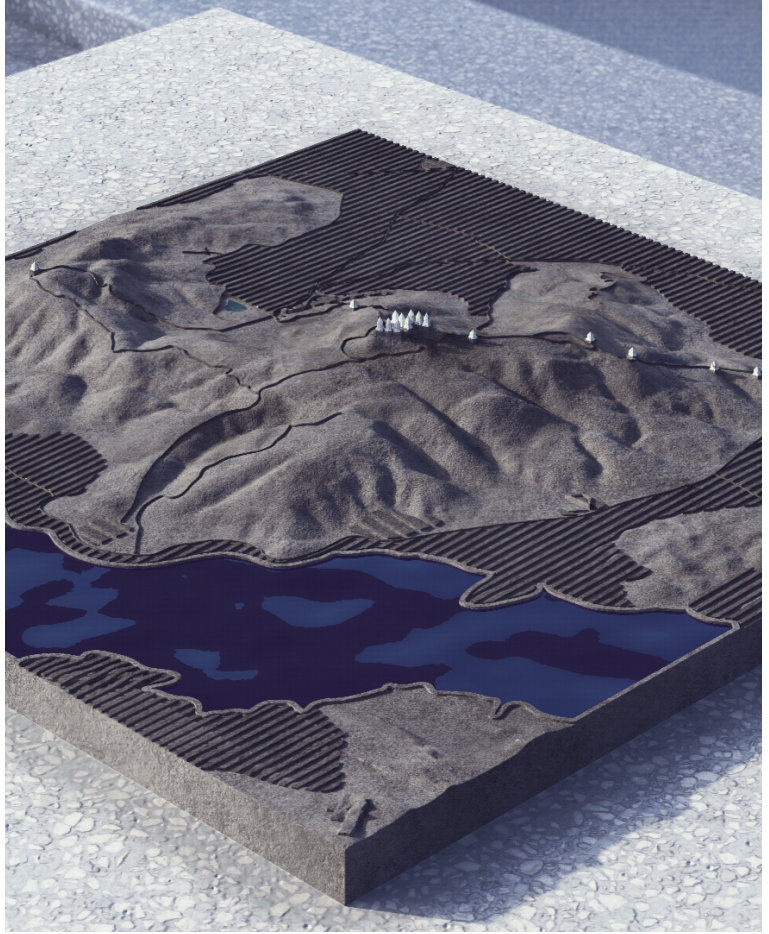

MANGI TUNGI

Mangi Tungji is a twin-pinnacle mountain in Maharashtra, India, known for Jain temples and its significance as a sacred pilgrimage site.

SHIKHARJI

Shikharji is a sacred Jain pilgrimage site featuring 24 ancient temples atop Parasnath Hill, revered for its spiritual significance and ascetic practices.

TIRTH_{SS01}

TIRTH COLLECTION

PALITANA

LOCATION:
PALITANA, GUJARAT, INDIA

TIRTH_{PL01}

ABOUT THE PRODUCT

Introducing the **Tirth Skhetra Collection**, inspired by Indian terrains and cultural significance, especially the sacred sites of Jainism.

This art series offers an abstract representation that intricately captures the geographic essence of Jain tirth kshetras, fostering conversations and sharing experiences about the locations, religion, temples, and history through its monolithic design.